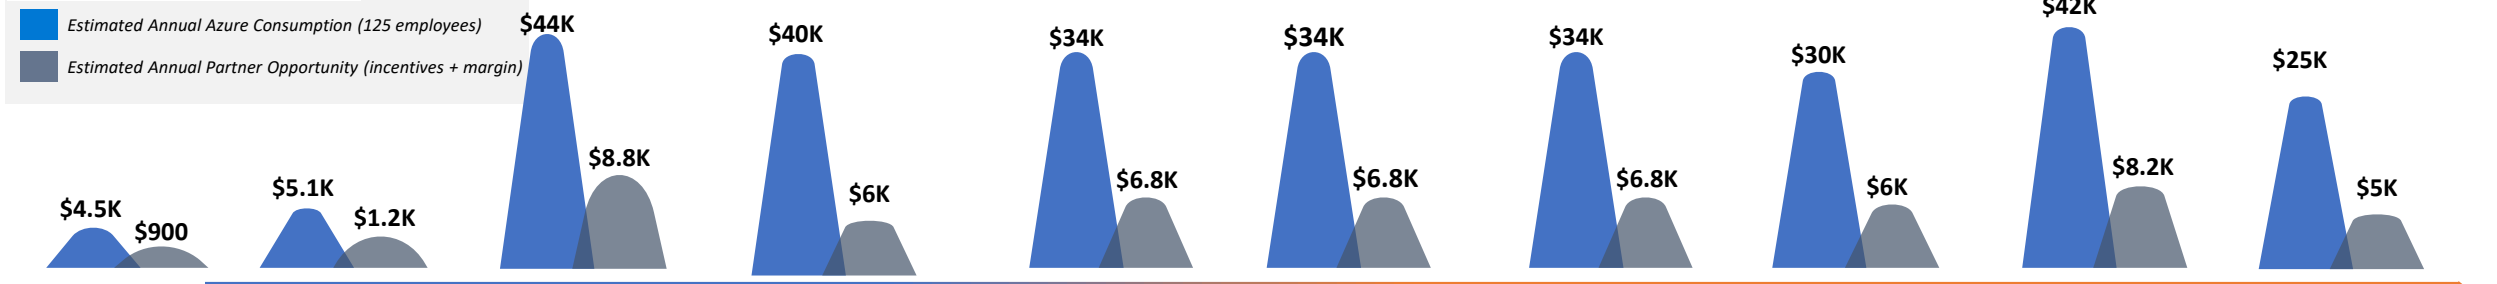

WORKLOADS

Azure Active Directory (AD)	Azure Storage Blob Azure Files Azure StorSimple Azure Information Protection Azure Backup	Azure Virtual Desktop M365 Azure VPN Gateway Azure Security Center Azure Monitor Azure Firewall	Azure Stream Analytics Azure SQL Database Azure Functions Azure Cache for Redis	Windows Server on Azure Azure Virtual Machines Azure Networking Azure Stack HCI	Power BI on Azure Azure SQL, Azure HDInsight Event Hub Stream Analytics Power BI Azure Synapse	Power Apps Power Automate Virtual Agent Azure SQL Azure Cosmos DB Azure Functions Azure API Management	Azure App Services Azure Service Fabric Azure Functions Azure DevOps Azure Arc	Azure Sentinel Azure DDoS Protection, Azure Defender	Azure Applied AI Services Azure Cognitive Services Azure Cognitive Search Azure Machine Learning AI @ Scale

CONSUMPTION & INCENTIVE $

SERVICE ATTACH

Assessment	Azure Storage Strategy	Virtual Desktop Assessment	eCommerce Assessment	Migration Assessment	Dashboarding Assessment & Roadmap	Power App Workshop & Roadmap	Modernization Strategy & Approach	SIEM Strategy	AI Briefings & AI roadmap
Remediation Planning	Security Assessment & Planning	Virtual Desktop Architecture	Online Store Build	Azure Cloud Architecture	PowerBI Design & Implementation	Power App Design	Modernization Roadmap	SIEM Service Design & Deployment	Predictive AI Models for Vertical/Horizontal Use Cases
AD Enablement	Backup & Recovery Architecture	Virtual Desktop Implementation & Maintenance	Site Performance Optimization	Migration & Configuration	Data Mgmt. Services	Power App Rapid POC	Re-platform & engineering services	SIEM Managed Services	Chatbot Builds
			Secure Transactions	Infrastructure Mgmt.					Audio Insights